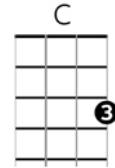

# America the Beautiful

Katherine Lee Bates / Samuel A. Ward

1st note: G

Scale = C-D-EF-G-A BC

**C G7**  
O beautiful for spacious skies,  
**C G7**  
For amber waves of grain,  
**C G**  
For purple mountain majesties  
**A7 D D7**  
Above the fruited plain!

*Chorus:*  
**C G7**  
America! America!  
**C**  
God shed His grace on thee,  
**F C**  
And crown thy good with brotherhood  
**D7 G7 C**  
From sea to shining sea!

**C G7**  
O beautiful for patriot dream  
**C G7**  
That sees beyond the years  
**C G**  
Thine alabaster cities gleam  
**A7 D D7**  
Undimmed by human tears.

**C G7**  
America! America!  
**G**  
God shed His grace on thee,  
**F C**  
And crown thy good with brotherhood  
**D7 G7 C**  
From sea to shining sea!