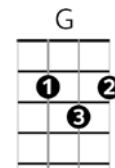

# America the Beautiful

Katherine Lee Bates / Samuel A. Ward

1st note: G

Scale = C-D-EF-G-A BC

**C G7**  
O beautiful for spacious skies,  
**C G7**  
For amber waves of grain,  
**C G**  
For purple mountain majesties  
**A7 D D7**  
Above the fruited plain!

*Chorus:*  
**C G7**  
America! America!  
**C**  
God shed His grace on thee,  
**F C**  
And crown thy good with brotherhood  
**D7 G7 C**  
From sea to shining sea!

**C G7**  
O beautiful for patriot dream  
**C G7**  
That sees beyond the years  
**C G**  
Thine alabaster cities gleam  
**A7 D D7**  
Undimmed by human tears.

**C G7**  
America! America!  
**G**  
God shed His grace on thee,  
**F C**  
And crown thy good with brotherhood  
**D7 G7 C**  
From sea to shining sea!