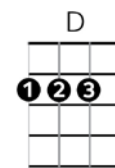

# America the Beautiful

Katherine Lee Bates / Samuel A. Ward

1st note: G

Scale = C-D-EF-G-A BC

**C G7**  
O beautiful for spacious skies,  
**C G7**  
For amber waves of grain,  
**C G**  
For purple mountain majesties  
**A7 D D7**  
Above the fruited plain!

*Chorus:*  
**C G7**  
America! America!  
**C**  
God shed His grace on thee,  
**F C**  
And crown thy good with brotherhood  
**D7 G7 C**  
From sea to shining sea!

**C G7**  
O beautiful for patriot dream  
**C G7**  
That sees beyond the years  
**C G**  
Thine alabaster cities gleam  
**A7 D D7**  
Undimmed by human tears.

**C G7**  
America! America!  
**G**  
God shed His grace on thee,  
**F C**  
And crown thy good with brotherhood  
**D7 G7 C**  
From sea to shining sea!