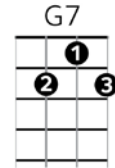

# America the Beautiful

Katherine Lee Bates / Samuel A. Ward

1st note: G

Scale = C-D-EF-G-A BC

**C G7**  
O beautiful for spacious skies,  
**C G7**  
For amber waves of grain,  
**C G**  
For purple mountain majesties  
**A7 D D7**  
Above the fruited plain!

*Chorus:*  
**C G7**  
America! America!  
**C**  
God shed His grace on thee,  
**F C**  
And crown thy good with brotherhood  
**D7 G7 C**  
From sea to shining sea!

**C G7**  
O beautiful for patriot dream  
**C G7**  
That sees beyond the years  
**C G**  
Thine alabaster cities gleam  
**A7 D D7**  
Undimmed by human tears.

**C G7**  
America! America!  
**G**  
God shed His grace on thee,  
**F C**  
And crown thy good with brotherhood  
**D7 G7 C**  
From sea to shining sea!