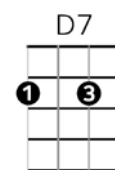

# America the Beautiful

Katherine Lee Bates / Samuel A. Ward

1st note: G

Scale = C-D-EF-G-A BC

**C G7**  
O beautiful for spacious skies,  
**C G7**  
For amber waves of grain,  
**C G**  
For purple mountain majesties  
**A7 D D7**  
Above the fruited plain!

*Chorus:*  
**C G7**  
America! America!  
**C**  
God shed His grace on thee,  
**F C**  
And crown thy good with brotherhood  
**D7 G7 C**  
From sea to shining sea!

**C G7**  
O beautiful for patriot dream  
**C G7**  
That sees beyond the years  
**C G**  
Thine alabaster cities gleam  
**A7 D D7**  
Undimmed by human tears.

**C G7**  
America! America!  
**G**  
God shed His grace on thee,  
**F C**  
And crown thy good with brotherhood  
**D7 G7 C**  
From sea to shining sea!