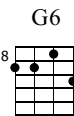

Embraceable You

Words & Music by George Gershwin
Arranged by Spencer Gay

♩ = 48

1 2 3 4

mf

Em brace me, my sweet em brace ab le you
I love all the ma ny charms a bout you

T	0	2	3	2	2	3	5	3	3	3	(3)
A	0			2			5				(5)
B	0			3			5				(4)
	0			2			5				(4)

5 6 7 8

Em brace me, you ir re place ab le you
A bove all, I want my arms a bout you

5	7	8	5	7	8	10	8	8	8	(8)
5			4			7				(9)
5			5			8				(9)
5			5			9				(9)

9 10 11 12

Just one look at you My heart grew tip sy in me
I'm in love with you and I am ver i ly so

7	8	10	8	7	8	5	8	7	7	7	(7)
8				5				7			(7)
9				6				7			(7)
9				5				7			(7)

A7 A7 D7

13 14 15 16

You and you a lone Bring out the Gyp sy in me
 But you're much too shy un neces sa sar i ly so

C69 F# m6(b 5) B7(b9) Em Em6 A7

17 18 19 20

Don't be a naug hty ba by Come to pa pa, come to pa pa do

1.

G Cm A b m6(b 5) C# m7(b 5) G Dm7 G7

21 22 23

My sweet em brace a ble you

2.

G Cm Em7 Cmaj7 C# m7(b 5) G# 7 G