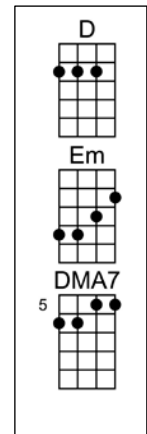

# FRED NEIL

Intro: D Em DM7 Em

Strum D DU DD

First note=D

D Em DM7 Em  
Well if I'd have wings  
Like Noah's dove

Will I fly this river  
To the one I love

Faretheewell , Oh my honey  
Faretheewell, Faretheewell

Break

Woke up this morning  
It was drizzlin' rain

All around my heart  
Was an aching pain

Faretheewell , Oh my honey  
Faretheewell, Faretheewell

Outro

Chord progression	
	D Em DM7 Em
A	-0-----
E	-2--3--5--3-
C	-2--4--6--4-
G	-2--4--6--4-

Break	
A	---0---0---0---0---0---0---0---0---
E	-3--3-3--3-6-----3--3-3-2---2-2-0-2-
C	-4-----7---7---7-----2-----2---2-
G	-----