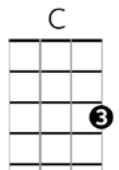

I CAN SEE CLEARLY NOW

JOHNNY NASH

D G D
I can see clearly now, the rain has gone
G A
I can see all obstacles in my way
D G D
Gone are the dark clouds that had me blind
C G D
It's gonna be a bright, bright sunny day
C G D
It's gonna be a bright, bright sunny day

F C
Look all around, there's nothing but blue sky
F A C#m/G/C#m/G/C/D6/A
Look straight ahead, nothing but blue sky

D G D
I can see clearly now, the rain has gone
G A
I can see all obstacles in my way
D G D
Gone are the dark clouds that had me blind
C G D
It's gonna be a bright, bright sunny day
C G D
It's gonna be a bright, bright sunny day