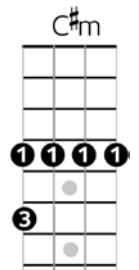

F C
Look all around, there's nothing but blue sky
F A C#m/G/C#m/G/C/D6/A
Look straight ahead, nothing but blue sky