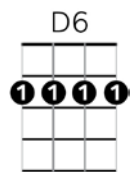

I CAN SEE CLEARLY NOW

JOHNNY NASH

D G D
I can see clearly now, the rain has gone
G A
I can see all obstacles in my way
D G D
Gone are the dark clouds that had me blind
C G D
It's gonna be a bright, bright sunny day
C G D
It's gonna be a bright, bright sunny day

D G D
I think I can make it now, the pain has gone
D G A
All of the bad feelings have disappeared
D G D
Here is the rainbow I've been praying for
C G D
It's gonna be a bright, bright sunny day
C G D
It's gonna be a bright, bright sunny day

F C
Look all around, there's nothing but blue sky
F A C#m/G/C#m/G/C/D6/A
Look straight ahead, nothing but blue sky

D G D
I can see clearly now, the rain has gone
G A
I can see all obstacles in my way
D G D
Gone are the dark clouds that had me blind
C G D
It's gonna be a bright, bright sunny day
C G D
It's gonna be a bright, bright sunny day