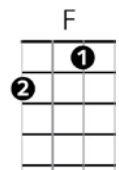

I CAN SEE CLEARLY NOW

JOHNNY NASH

D G D
I can see clearly now, the rain has gone
G A
I can see all obstacles in my way
D G D
Gone are the dark clouds that had me blind
C G D
It's gonna be a bright, bright sunny day
C G D
It's gonna be a bright, bright sunny day

F C
Look all around, there's nothing but blue sky
F A C#m/G/C#m/G/C/D6/A
Look straight ahead, nothing but blue sky

D G D
I can see clearly now, the rain has gone
G A
I can see all obstacles in my way
D G D
Gone are the dark clouds that had me blind
C G D
It's gonna be a bright, bright sunny day
C G D
It's gonna be a bright, bright sunny day