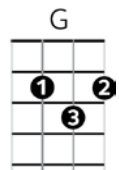

I CAN SEE CLEARLY NOW

JOHNNY NASH

D G D
I can see clearly now, the rain has gone
G A
I can see all obstacles in my way
D G D
Gone are the dark clouds that had me blind
C G D
It's gonna be a bright, bright sunny day
C G D
It's gonna be a bright, bright sunny day

F C
Look all around, there's nothing but blue sky
F A C#m/G/C#m/G/C/D6/A
Look straight ahead, nothing but blue sky

D G D
I can see clearly now, the rain has gone
G A
I can see all obstacles in my way
D G D
Gone are the dark clouds that had me blind
C G D
It's gonna be a bright, bright sunny day
C G D
It's gonna be a bright, bright sunny day