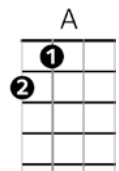

I CAN SEE CLEARLY NOW

JOHNNY NASH

D G D
I can see clearly now, the rain has gone
G A
I can see all obstacles in my way
D G D
Gone are the dark clouds that had me blind
C G D
It's gonna be a bright, bright sunny day
C G D
It's gonna be a bright, bright sunny day

F C
Look all around, there's nothing but blue sky
F A C#m/G/C#m/G/C/D6/A
Look straight ahead, nothing but blue sky

D G D
I can see clearly now, the rain has gone
G A
I can see all obstacles in my way
D G D
Gone are the dark clouds that had me blind
C G D
It's gonna be a bright, bright sunny day
C G D
It's gonna be a bright, bright sunny day