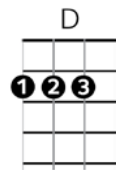

I CAN SEE CLEARLY NOW

JOHNNY NASH

D G D
I can see clearly now, the rain has gone
G A
I can see all obstacles in my way
D G D
Gone are the dark clouds that had me blind
C G D
It's gonna be a bright, bright sunny day
C G D
It's gonna be a bright, bright sunny day

F C
Look all around, there's nothing but blue sky
F A C#m/G/C#m/G/C/D6/A
Look straight ahead, nothing but blue sky

D G D
I can see clearly now, the rain has gone
G A
I can see all obstacles in my way
D G D
Gone are the dark clouds that had me blind
C G D
It's gonna be a bright, bright sunny day
C G D
It's gonna be a bright, bright sunny day