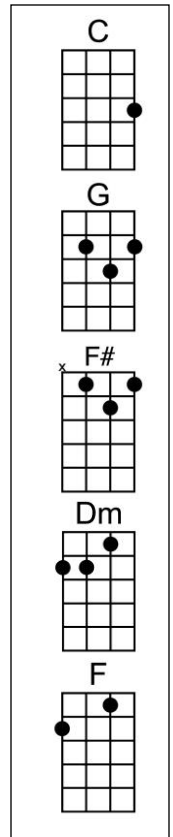

# I CAN'T HELP MYSELF

1965

HOLLAND—DOZIER—HOLLAND

Intro lick below

Strum=D DU UD

Four Tops  
First note=E

C G  
Sugar pie honeybunch, you know that I love you,  
Dm F [F F F G]  
I can't help myself, I love you and nobody else.

C G  
In and out my life, you come and you go,  
Dm F [F F F G]  
Leaving just your picture behind and I kissed it a thousand times

C G  
When you snap your fingers, or wink your eye, I come a running to you,  
Dm F [F F F G]  
I'm tied to your apron strings and there's nothing I can do.

C G  
Sugar pie, honey bunch, I'm weaker than a man should be.  
Dm F G  
I can't help myself, I'm a fool in love you see.

C  
Wanna tell you I don't love you, tell you that we're through,  
G Dm F G  
And I've tried, but everytime I see your face, I get up all choked up inside.

## CHORUS:

C  
When I call your name, girl, it starts the flame,  
burning in my heart, tearin' it all apart,  
No matter how I try, my love I cannot hide.

C G  
Sugar pie honeybunch, you know that I'm weak for you.  
Dm F G  
I can't help myself, I love you and nobody else.