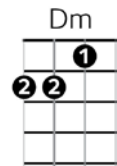

I SHALL BE RELEASED

BOB DYLAN

First note = E

C Dm
 They say everything can be replaced
 Em Dm C
 They say every distance is not near
 C Dm
 So I remember every face
 Em G C
 Of every man who put me here

Chorus:

C Dm
 I see my light come shinin'
 Em Dm C
 From the West down to the East
 C Dm
 Any day now, any day now
 Em G C
 I shall be released

C Dm
 They say every man needs protection
 Em Dm C
 They say that every man must fall
 C Dm
 Yet I swear I see my reflection
 Em G C
 Somewhere so high above this wall