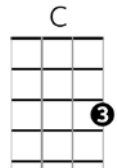

I SHALL BE RELEASED

BOB DYLAN

First note = E

C Dm
 They say everything can be replaced
 Em Dm C
 They say every distance is not near
 C Dm
 So I remember every face
 Em G C
 Of every man who put me here

Chorus:

C Dm
 I see my light come shinin'
 Em Dm C
 From the West down to the East
 C Dm
 Any day now, any day now
 Em G C
 I shall be released

C Dm
 They say every man needs protection
 Em Dm C
 They say that every man must fall
 C Dm
 Yet I swear I see my reflection
 Em G C
 Somewhere so high above this wall