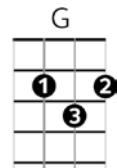

I SHALL BE RELEASED

BOB DYLAN

First note = E

C Dm
 They say everything can be replaced
 Em Dm C
 They say every distance is not near
 C Dm
 So I remember every face
 Em G C
 Of every man who put me here

Chorus:

C Dm
 I see my light come shinin'
 Em Dm C
 From the West down to the East
 C Dm
 Any day now, any day now
 Em G C
 I shall be released

C Dm
 They say every man needs protection
 Em Dm C
 They say that every man must fall
 C Dm
 Yet I swear I see my reflection
 Em G C
 Somewhere so high above this wall