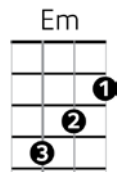

I SHALL BE RELEASED

BOB DYLAN

First note = E

C Dm
 They say everything can be replaced
 Em Dm C
 They say every distance is not near
 C Dm
 So I remember every face
 Em G C
 Of every man who put me here

Chorus:

C Dm
 I see my light come shinin'
 Em Dm C
 From the West down to the East
 C Dm
 Any day now, any day now
 Em G C
 I shall be released

C Dm
 They say every man needs protection
 Em Dm C
 They say that every man must fall
 C Dm
 Yet I swear I see my reflection
 Em G C
 Somewhere so high above this wall