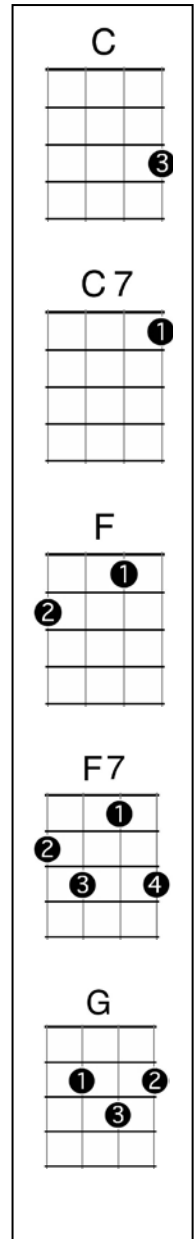

I AM A PILGRIM

MERLE TRAVIS - TRADITIONAL

Intro

1st note= G

C G C C7
 I am a pilgrim and a stranger
 F F7 C
 Travelling through this wearisome land
 C C7 F F7
 I've got a home in that yonder city, good Lord
 C riff G C
 And it's not not made by hand

C G C C7
 I've got a mother, sister and a brother
 F F7 C
 Who have been this way before
 C C7 F F7
 I am determined to go and see them, good Lord
 C riff G C
 Over on that other shore

SOLO begin on open 4th string G

C G C C7
 I going down to the river of Jordan
 F F7 C
 Just to bathe my troubled soul
 C C7 F F7
 If I can just touch the hem of his garment, good Lord
 C riff G C
 Then I know he'd take me home

C G C C7
 I am a pilgrim and a stranger
 F F7 C
 Travelling through this wearisome land
 C C7 F F7
 I've got a home in that yonder city, good Lord
 C riff G C
 And it's not not made by hand