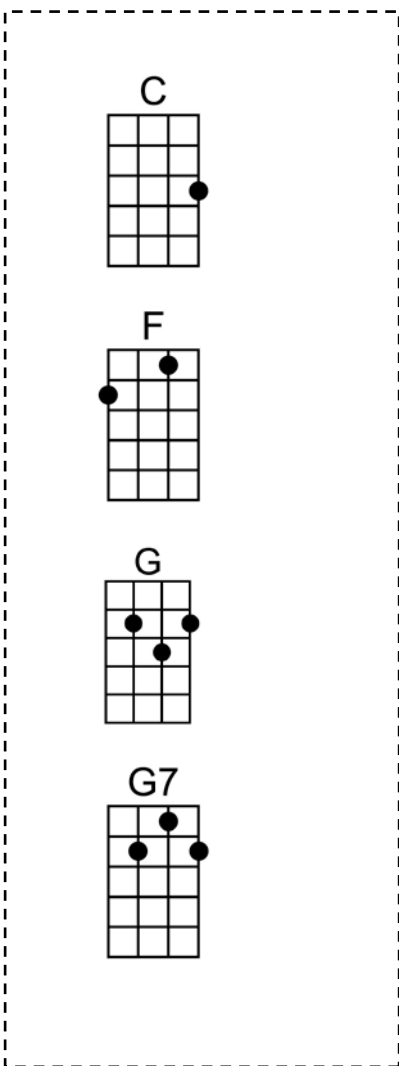

I'm a Believer

Neil Diamond

Strum D D U U D or D D D D

First Note=G

C G C
I thought love was only true in fairy tales
C G C
Meant for someone else but not for me
F C F C
Love was out to get me That's the way it seemed
F C G7
Disappointment haunted all my dreams

(-----tacet-----) C F C
Chorus: Then I saw her face
F C F C
Now I'm a believer
F C F C F C F C
Not a trace of doubt in my mind
C F C
I'm in love, (hmmm) I'm a believer,
F G7
I couldn't leave her if I tried
(riff x 2)

Chorus
(-----tacet-----) C F C F C F C
Yes I saw her face now I'm a believer
F C F C F C F C F C F C F C F C
Not a trace of doubt in my mind well, I'm a believer yea, yea yea yea

Riff- G7 shape
A -----
E-----1-----1---
C-0--h2----0--h2----
G-----