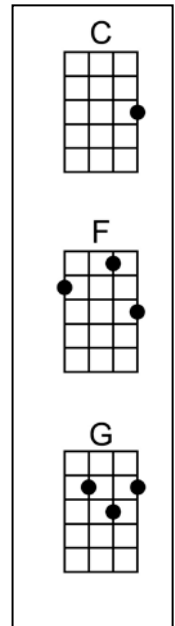

JUST MY IMAGINATION 1971 NORMAN WHITFIELD & BARRETT STRONG

TEMPTATIONS

First note = G

Intro below

Strum DUDD UDU

C F C F

I look out my window watch her as she passes by

C F C F

I say to myself I'm such a lucky guy

C F C F

To have a girl like her is surely a dream come true

C F C F

And of all the fellas in the world she loves me true

Chorus

C F C F
It was just my imagination, once again, running away with me

C F C F
It was just my imagination, running away with me

C F C F
Soon we'll be married and raise a family

C F C F
Two boys for you, what about two girls for me

C F C F
I tell you I am just a fellow with a one track mind

C F C F
Whatever it is I want baby I seek and I shall find, I tell ya

Chorus

C
Every night I hope and pray, "Dear Lord, hear my plea

G
Don't ever let another take her love from me, or I will surely die"

C
Her love is ecstasy, when her arms unfold me, I hear a tender rhapsody

F
But in reality, she doesn't even know me

Chorus

Chorus

Intro	
A	-----
E	-----
C-2/4-2-0--0-4-4-0---	
G	-----2-----