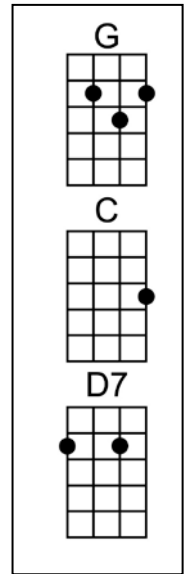

KEEP ON THE SUNNY SIDE 1899

ADA BLENKHORN
J. HOWARD ENTWISLE

Chorus

G **C** **G**
Keep on the sunny side, always on the sunny side
D
Keep on the sunny side of life
G **C** **G**
It will help us every day, it will brighten up our way,
G C G D7 G
If we keep on the sunny side of life

G **C** **G**
There's a dark and a troubled side of life
G **D**
There's a bright and a sunny side too
G
Tho' we meet with the darkest of strife
D **G**
The sunny side we also my view

Strum D DU UD

First note=D