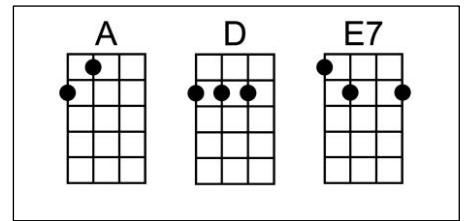

Intro Solo A E7 D D7 A E7 A x2

First note= F#

A E7 D D7 A E7 A x2
 A E7 D D7
 I know that you've heard this old song sung before,

A E7 A
 But you ain't heard it while I was walking out the door

A E7 D D7
 It's goodbye baby, honey your time has come,

A E7 A
 I've turned the tables and now you're the one on the bum

A E7 D D7 A E7 D7
 It's La La La, I'm singing La La La I'm so happy I'm singing La La La

Solo A E7 D D7 A E7 A x2
 A E7 D D7
 If I was a catfish in the river down in St. Louie,

Intro A7

```

A |---4-4-4-4-4-4-4-4 \3-|----
E |---3-3-3-3-3-3-3-3-\2-|----
C |-4-----| -4-4 ...|-4-4-4
G |-----| ----
    
```

A E7 A
 I'd be the biggest fish, honey, anyone had ever seen

A E7 A
 You know I'd never get caught cause I'd never bite the hook and line.

A E7 D D7 A E7 D7
 I'm gonna laugh my way to any old place I please

A E7 D D7 A E7 D7
 It's La La La, I'm singing La La La- I'm so happy I'm singing La La La

Outro

```

A |-/4-0---0-----|
E |-/3---3---0---0---0---|
C |-----3---2---1-|
G |-----|
    
```