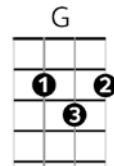

# JAMES FORD MURPHY - DISNEY

INTRO: C G F C G

C G F  
A long long time ago there was a volcano  
C G  
living all alone in the middle of the sea  
C G F  
He sat high above his bed watching all the couples play  
C G  
And wishing that he had someone too

C G  
And from his lava came this song of hope that he sang  
F C G  
out loud everyday for years and years

CHORUS:

F C  
I have a dream I hope will come true  
G C  
That your here with me and I'm here with you  
F C  
I wish that the earth sea and the sky up above  
F G C  
will send me someone to lava

F C  
I have a dream I hope will come true  
G C  
That your here with me and I'm here with you  
F C  
I wish that the earth sea and the sky up above  
F G C

F

will send me someone to lava

C G  
Rising from the sea below stood a lovely volcano  
F C G  
Looking all around but she could not see him  
C G  
He tried to sing to let her know that she was not there alone  
F C G  
But with no, lava his, song was all gone  
C C  
He filled the sea, with his tears and watched his dreams disappear  
F C G  
As she remembered what his song meant to her