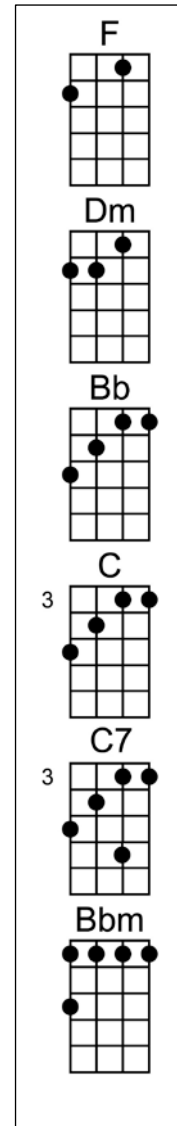

LITTLE DARLIN'

1957

MAURICE WILLIAMS

Intro:

F Dm Bb C7
Ah, ya ya ya ya, ya ya ya ya, ya ya ya ya

F Dm Bb C
Little darlin', oh, little darlin', Oh, where are you?

F Dm Bb C
My lover, I was wrong, to try to love you.

F Dm Bb C C7
Know well, that my love, was just for you,

F Bbm F C7
Only you...

(Spoken):

F Dm
My darling, I need you,
Bb C
To call my own and never do wrong.

F Dm
To hold in mine, your little hands,
Bb C C7
I know too soon that all is so grand.

F Bbm F C7
Please, hold my hand.

(Sung):

F Dm Bb C
My lover, I was wrong, to try to love you.

F Dm Bb C C7
Know well, that my love, was just for you,

F Bbm, F
Only you...

First note=A

Lick - after Dm

A -0-----

E ---3--1----1--

C -----2----

G -----