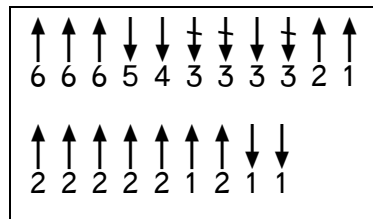

LOOK AT MISS OHIO

2003

GILLIAN WELCH

Intro

F C G Am F C G

Strum D D UU DU

First note=A

CHORUS

F C G Am
Oh me oh my oh, look at Miss Ohio
F C G
She's a-running around with her rag-top down
G F C G
She says I wanna do right but not right now

Am F Am G Am G
Gonna drive to Atlanta and live out this fantasy
F C G
Running around with the rag-top down
F C G
Yeah I wanna do right but not right now

Am F Am G Am G
Had your arm around her shoulder, a regimental soldier
F C G
An' mamma starts pushing that wedding gown
F C G
Yeah you wanna do right but not right now

CHORUS

Instrumental break – solo
Am Am7 Am G6
F C G Am [Chorus]
F C G F C G

Harp Chorus - A harp