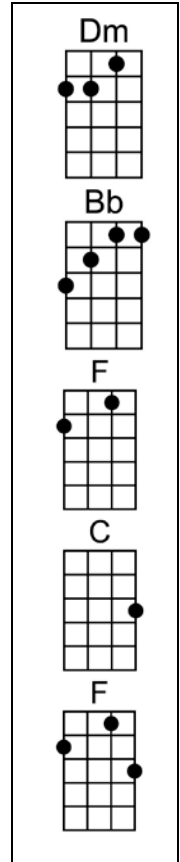

RING AROUND THE MOON

2013

ELEPHANT REVIVAL

Intro Dm Bb F C x4 or below Strum D DUD

First note=F

Dm Bb F C
There's a ring around the moon x4

Dm Bb F
'Neath the halo of the moon
C Dm Bb F C
Blew down on her sail

Dm Bb F C
Seasons changing I can smell it in the air
Dm Bb F C
I can see it in their paintings

Dm Bb
And I can hear it in the wind, hear it rise and descend
F C

Through the many colored trees, forms a many colored breeze
Dm Bb F C

Made of many colored leaves,
Dm Bb F C
Departing ever so gracefully

Dm Bb F C Dm Bb
They fall, they fall, they fall, they fall, they fall, they fall

F C Dm Bb
Descending, sweet melody
F C Dm Bb F C <----just one strum
And what it is that is not ending is a sweet mystery

Dm Bb F C
There's a ring around the moon x4

INSTRUMENTAL: Dm Bb F C x4
Bb C Dm x4

Dm Bb F C
Flying machine rises
Dm Bb F C
Sends a light down to scan the surface

Dm Bb F C Dm
Searches narrow, like the minds of the suspicious
Bb F C

How I wish that we would trust us
Dm Bb F C
There's a ring around the moon x4

Intro	Dm	Bb	F	C
A	-----	-----	-----	-----
E	----1---	----1---	----1---	----0---
C	-----2-	-----2-	-----0-	-----0-
G	-2-2----	-3-3----	-2-2----	-0-0----