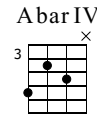

Someone to Watch Over Me

Words by Ira Gershwin

Music by George Gershwin

Arranged by Spencer Gay

♩ = 72

Verse

1. *mf* There's some bo dy that I'm long in' to see I hope that he
I'm a lit tle lamb who's lost in the wood I know I could,

T 0 2 0 2 0 4 5 4 2
A 2 4 2 2 2 5 4 2
B 2 4 2 2 4 6 2

4. turns out to be good Some one who'll watch o ver me
al ways be good To one who'll watch o ver me

4 4 2 0 2 0 0 4 4 2 2 2
4 4 1 2 2 2 2 4 2 5 3 2 0
4 0 2 2 2 2 4 2 4 2 2 1

Bridge

10. Al though he may not be the man Some girls think of as

1 2 1 0 4 0 2 0 2 0 1 0 4
1 2 1 4 4 2 4 1 2 2 2 4
1 2 1 5 4 2 4 2 2 2 2

A9 F# m6 F# m C#7 B9 E7b9 E7

14 15 16 17 18

hand some To my heart he car ries the key