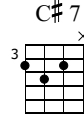

Someone to Watch Over Me

Words by Ira Gershwin

Music by George Gershwin

Arranged by Spencer Gay

♩ = 72

Verse

1. *mf* There's some bo dy that I'm long in' to see I hope that he
I'm a lit tle lamb who's lost in the wood I know I could,

T 0 2 0 2 0 4 5 4 2
A 2 4 2 2 2 5 4 2
B 2 4 2 2 4 6 2

4. turns out to be good Some one who'll watch o ver me
al ways be good To one who'll watch o ver me

4 4 2 0 2 0 0 4 4 2 2 2
4 4 1 2 2 2 2 4 2 5 3 2 0
4 0 2 2 2 2 4 2 4 2 2 1

Bridge

10. Al though he may not be the man Some girls think of as

1 2 1 0 4 0 2 0 2 0 1 0 4
1 2 1 4 4 2 4 1 2 2 2 4
1 2 1 5 4 2 4 2 2 2 2

A9 F# m6 F# m C#7 B9 E7b9 E7

14 15 16 17 18

hand some To my heart he car ries the key