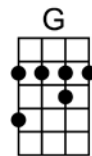

Sweet Georgia Brown

arranged by Marcy Marxer

INTRO Walk down on 1st string from X fret to the E7 at the VII Strum DD

E7
7877
No gal made has got the shade on sweet Georgia Brown,
A7
6757
Two left feet, but oh, so neat, has sweet Georgia brown!
D7
5655
They all sigh, and want to die, for sweet Georgia Brown!

G B7
4232 2322

I'll tell you just why, you know I don't lie, not much:

E7
It's been said she knocks 'em dead, when she lands in town!
A7
Since she came, why it's a shame, how she cools them down!

Em B7 Em B7
0432 4320 0432 4320

Fellas mmm, she can't get, must be fellas she ain't met!
G7 F#7 F7 E7 A7 D G G F# F
4535 3424 2313 1202 0100 2225 4232

Georgia claimed her, Georgia named her, Sweet Georgia Brown!

E7
All those tips those porters slip, to sweet Georgia Brown,
A7
She buys clothes at fashion shows, with one dollar down,
E7

They all sigh, and want to die, for sweet Georgia Brown!

G B7

I'll tell you just why, you know I don't lie,:

Em B7 Em B7
Oh, boy! tip your hat! Oh, joy! she's the cat!

G7 F#7 F7 E7 A7 D7 G
Who's that, mister? 'tain't yo' sister! Sweet Georgia Brown!