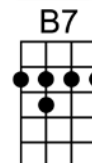

Sweet Georgia Brown

arranged by Marcy Marxer

INTRO Walk down on 1st string from X fret to the E7 at the VII Strum DD

E7
7877
No gal made has got the shade on sweet Georgia Brown,
A7
6757
Two left feet, but oh, so neat, has sweet Georgia brown!
D7
5655
They all sigh, and want to die, for sweet Georgia Brown!

G B7
4232 2322

I'll tell you just why, you know I don't lie, not much:

E7
It's been said she knocks 'em dead, when she lands in town!
A7
Since she came, why it's a shame, how she cools them down!

Em B7 Em B7
0432 4320 0432 4320

Fellas mmm, she can't get, must be fellas she ain't met!
G7 F#7 F7 E7 A7 D G G F# F
4535 3424 2313 1202 0100 2225 4232

Georgia claimed her, Georgia named her, Sweet Georgia Brown!

E7
All those tips those porters slip, to sweet Georgia Brown,
A7
She buys clothes at fashion shows, with one dollar down,
E7

They all sigh, and want to die, for sweet Georgia Brown!

G B7

I'll tell you just why, you know I don't lie,:

Em B7 Em B7
Oh, boy! tip your hat! Oh, joy! she's the cat!

G7 F#7 F7 E7 A7 D7 G
Who's that, mister? 'tain't yo' sister! Sweet Georgia Brown!