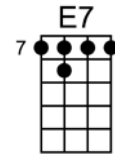

Sweet Georgia Brown

arranged by Marcy Marxer

INTRO Walk down on 1st string from X fret to the E7 at the VII Strum DD

E7
7877
No gal made has got the shade on sweet Georgia Brown,
A7
6757
Two left feet, but oh, so neat, has sweet Georgia brown!
D7
5655
They all sigh, and want to die, for sweet Georgia Brown!

G B7
4232 2322

I'll tell you just why, you know I don't lie, not much:

E7
It's been said she knocks 'em dead, when she lands in town!
A7
Since she came, why it's a shame, how she cools them down!

Em B7 Em B7
0432 4320 0432 4320

Fellas mmm, she can't get, must be fellas she ain't met!
G7 F#7 F7 E7 A7 D G G F# F
4535 3424 2313 1202 0100 2225 4232

Georgia claimed her, Georgia named her, Sweet Georgia Brown!

E7
All those tips those porters slip, to sweet Georgia Brown,
A7
She buys clothes at fashion shows, with one dollar down,
E7

They all sigh, and want to die, for sweet Georgia Brown!

G B7

I'll tell you just why, you know I don't lie,:

Em B7 Em B7
Oh, boy! tip your hat! Oh, joy! she's the cat!

G7 F#7 F7 E7 A7 D7 G
Who's that, mister? 'tain't yo' sister! Sweet Georgia Brown!