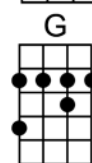

Sweet Georgia Brown

arranged by Marcy Marxer

INTRO Walk down on 1st string from X fret to the E7 at the VII Strum DD

E7
7877
No gal made has got the shade on sweet Georgia Brown,
A7
6757
Two left feet, but oh, so neat, has sweet Georgia brown!
D7
5655
They all sigh, and want to die, for sweet Georgia Brown!

G B7
4232 2322

I'll tell you just why, you know I don't lie, not much:

E7
It's been said she knocks 'em dead, when she lands in town!
A7
Since she came, why it's a shame, how she cools them down!

Em B7 Em B7
0432 4320 0432 4320

Fellas mmm, she can't get, must be fellas she ain't met!
G7 F#7 F7 E7 A7 D G G F# F
4535 3424 2313 1202 0100 2225 4232

Georgia claimed her, Georgia named her, Sweet Georgia Brown!

E7
All those tips those porters slip, to sweet Georgia Brown,
A7
She buys clothes at fashion shows, with one dollar down,
E7

They all sigh, and want to die, for sweet Georgia Brown!

G B7

I'll tell you just why, you know I don't lie,:

Em B7 Em B7
Oh, boy! tip your hat! Oh, joy! she's the cat!

G7 F#7 F7 E7 A7 D7 G
Who's that, mister? 'tain't yo' sister! Sweet Georgia Brown!