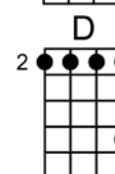

Sweet Georgia Brown

arranged by Marcy Marxer

INTRO Walk down on 1st string from X fret to the E7 at the VII Strum DD

E7
7877
No gal made has got the shade on sweet Georgia Brown,
A7
6757
Two left feet, but oh, so neat, has sweet Georgia brown!
D7
5655
They all sigh, and want to die, for sweet Georgia Brown!

Fellas mmm, she can't get, must be fellas she ain't met!
G7 F#7 F7 E7 A7 D G G F# F
4535 3424 2313 1202 0100 2225 4232

Georgia claimed her, Georgia named her, Sweet Georgia Brown!

E7
All those tips those porters slip, to sweet Georgia Brown,
A7
She buys clothes at fashion shows, with one dollar down,
E7

They all sigh, and want to die, for sweet Georgia Brown!

G B7

I'll tell you just why, you know I don't lie,:

Em B7 Em B7
Oh, boy! tip your hat! Oh, joy! she's the cat!

G7 F#7 F7 E7 A7 D7 G
Who's that, mister? 'tain't yo' sister! Sweet Georgia Brown!