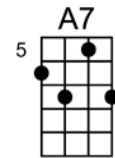

Sweet Georgia Brown

arranged by Marcy Marxer

INTRO Walk down on 1st string from X fret to the E7 at the VII Strum DD

E7
7877
No gal made has got the shade on sweet Georgia Brown,
A7
6757
Two left feet, but oh, so neat, has sweet Georgia brown!
D7
5655
They all sigh, and want to die, for sweet Georgia Brown!

G B7
4232 2322

I'll tell you just why, you know I don't lie, not much:

E7
It's been said she knocks 'em dead, when she lands in town!
A7
Since she came, why it's a shame, how she cools them down!

Em B7 Em B7
0432 4320 0432 4320

Fellas mmm, she can't get, must be fellas she ain't met!
G7 F#7 F7 E7 A7 D G G F# F
4535 3424 2313 1202 0100 2225 4232

Georgia claimed her, Georgia named her, Sweet Georgia Brown!

E7
All those tips those porters slip, to sweet Georgia Brown,
A7
She buys clothes at fashion shows, with one dollar down,
E7

They all sigh, and want to die, for sweet Georgia Brown!

G B7

I'll tell you just why, you know I don't lie,:

Em B7 Em B7
Oh, boy! tip your hat! Oh, joy! she's the cat!

G7 F#7 F7 E7 A7 D7 G
Who's that, mister? 'tain't yo' sister! Sweet Georgia Brown!