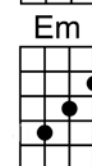

Sweet Georgia Brown

arranged by Marcy Marxer

INTRO Walk down on 1st string from X fret to the E7 at the VII Strum DD

E7
7877
No gal made has got the shade on sweet Georgia Brown,
A7
6757
Two left feet, but oh, so neat, has sweet Georgia brown!
D7
5655
They all sigh, and want to die, for sweet Georgia Brown!

Fellas mmm, she can't get, must be fellas she ain't met!
G7 F#7 F7 E7 A7 D G G F# F
4535 3424 2313 1202 0100 2225 4232

Georgia claimed her, Georgia named her, Sweet Georgia Brown!

E7
All those tips those porters slip, to sweet Georgia Brown,
A7
She buys clothes at fashion shows, with one dollar down,
E7

They all sigh, and want to die, for sweet Georgia Brown!

G B7

I'll tell you just why, you know I don't lie,:

Em B7 Em B7
Oh, boy! tip your hat! Oh, joy! she's the cat!

G7 F#7 F7 E7 A7 D7 G
Who's that, mister? 'tain't yo' sister! Sweet Georgia Brown!