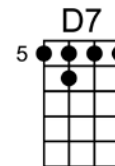

Sweet Georgia Brown

arranged by Marcy Marxer

INTRO Walk down on 1st string from X fret to the E7 at the VII Strum DD

E7
7877
No gal made has got the shade on sweet Georgia Brown,
A7
6757
Two left feet, but oh, so neat, has sweet Georgia brown!
D7
5655
They all sigh, and want to die, for sweet Georgia Brown!

Fellas mmm, she can't get, must be fellas she ain't met!
G7 F#7 F7 E7 A7 D G G F# F
4535 3424 2313 1202 0100 2225 4232

Georgia claimed her, Georgia named her, Sweet Georgia Brown!

E7
All those tips those porters slip, to sweet Georgia Brown,
A7
She buys clothes at fashion shows, with one dollar down,
E7

They all sigh, and want to die, for sweet Georgia Brown!

G B7

I'll tell you just why, you know I don't lie,:

Em B7 Em B7
Oh, boy! tip your hat! Oh, joy! she's the cat!

G7 F#7 F7 E7 A7 D7 G
Who's that, mister? 'tain't yo' sister! Sweet Georgia Brown!