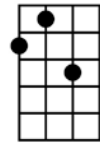

| THAT'S ALRIGHT MAMA

ARTHUR CRUDUP
ELVIS

Intro: walkdown in A

Strum dD shuffle

First note=A

A
Well, that's alright, mama

A
That's alright for you

A **A7**
That's alright mama, just anyway you do

D
But, that's alright, that's alright.

E7 **A**
That's alright now mama, anyway you do

Solo

A
I'm leaving town, baby

A
I'm leaving town for sure

A **A7**
Well, then you wont be bothered with me hanging 'round your door

D
Well, that's alright, that's alright.

E7 **A**
That's alright now mama, anyway you do

Chorus

Solo over verse and chorus

Outro

Outro
A 4-0-0-2-0-|
E ----2-1-0-|
C 4---3-2-1-|
G-----2-|

Intro	A	E7
A --0---0---0---0-	-2-2--2-2--2-2--2-2	
E --3---2---1---0-	-0-0--0-0--0-0--0-0	
C 4---4-3--2--0h1-	-2-2--2-2--2-2--2-2	
G-----0h2-	-1-1--1-1--1-1--1-1	

A

A7

D7

E7

Alt Solo

A	-----	-----	-----	-----
E	-5-3-2-3-/5-	-5-3-2-5-	-5-3-2-3-/5-	-7-5-8-7-5-----
C	-6-4-2-4-/6-	-6-4-2-6-	-6-4-2-4-/6-	-----7-5-
G	-----	-----	-----	-----

Verse melody for solo

A	-0-0-----0-	-0-0-----0-	-0-0-----0-	-0-3-2-0-----
E	-----3-0-3---	-----3-0---	-----3-0-3---	-----3-0-
C	-----	-----	-----	-----
G	-----	-----	-----	-----