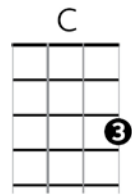

C F C
As I was walking that ribbon of highway

G7 C
I saw above me an endless skyway

F C
I saw below me a golden valley

G7 C
This land was made for you and me

C F C
I roamed and rambled and followed my footsteps

G7 C
Through the sparkling sands of her diamond deserts

F C
And all around me a voice was sounding

G7 C
This land was made for you and me

C F C
This land is your land this land is my land

G7 C
From California to the New York Island

F C
From the Redwood forests to the Gulfstream waters

G7 C
This land was made for you and me

Strum pattern: DD DD DD DD

First note =C