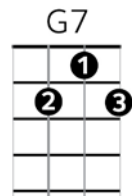

C F C
As I was walking that ribbon of highway

G7 C
I saw above me an endless skyway

F C
I saw below me a golden valley

G7 C
This land was made for you and me

C F C
I roamed and rambled and followed my footsteps

G7 C
Through the sparkling sands of her diamond deserts

F C
And all around me a voice was sounding

G7 C
This land was made for you and me

C F C
This land is your land this land is my land

G7 C
From California to the New York Island

F C
From the Redwood forests to the Gulfstream waters

G7 C
This land was made for you and me

Strum pattern: DD DD DD DD

First note =C