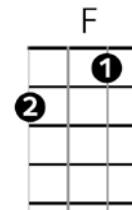

C F C
As I was walking that ribbon of highway

G7 C
I saw above me an endless skyway

F C
I saw below me a golden valley

G7 C
This land was made for you and me

C F C
I roamed and rambled and followed my footsteps

G7 C
Through the sparkling sands of her diamond deserts

F C
And all around me a voice was sounding

G7 C
This land was made for you and me

C F C
This land is your land this land is my land

G7 C
From California to the New York Island

F C
From the Redwood forests to the Gulfstream waters

G7 C
This land was made for you and me

Strum pattern: DD DD DD DD

First note =C