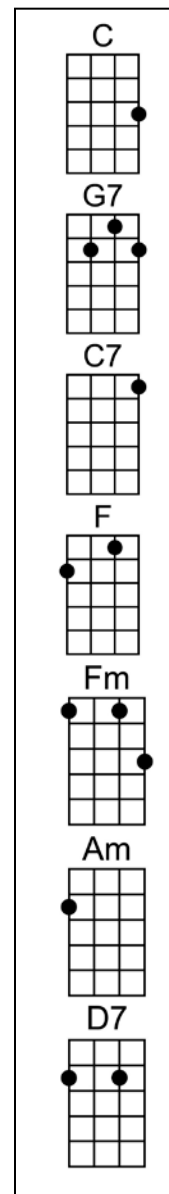

# WAITING FOR A TRAIN

1928

JIMMIE RODGERS

First note=E

Intro – below or yodel C F C G7 C

C G7 C C7 F Fm C  
 All around the water tank waiting for a train  
 F C Am D7 G7  
 A thousand miles away from home sleeping in the rain  
 C G7 C C7 F Fm C  
 I walked up to a brakeman just to give him a line of talk  
 F C D7 G7  
 He said if you've got money I'll see that you don't walk  
 C G7 C C7 F Fm C  
 Well I haven't got a nickel not a penny can I show  
 F C A7 D7 G7 C  
 He said get off you railroad bum and he slammed the boxcar door

Solo

G7 C G7 C C7 F Fm C  
 Well he put me off in Texas a place I dearly love  
 F C D7 G7  
 The wide open spaces all around me the moon and stars above  
 C G7 C C7 F Fm C  
 Nobody seems to want me nor to lend me a helping hand  
 F C D7 G7  
 I'm on my way from Frisco heading back to Dixie Land  
 C G7 C C7 F Fm C  
 My pocketbook is empty my heart is full of pain  
 F C A7 D7 G7 C  
 I'm a thousand miles away from home just waiting for a train

Yodel

C F C G7 C

Intro- also at end of chorus/song or yodel /=slide into note

A-----7- | -----5-----3- | ----- | -3- |  
 E----- | ----- | -3-5-3----- | -3- |  
 C--4-5---7-- | -/4/-5--3-/4-- | -----3-4--- | -4- |  
 G ----- | ----- | -----5- | -5- |

Solo

A----- | ----- | -----0----- | ----- |  
 E-----3----- | -1-1----- | -----3-0--- | -----0---3- |  
 C-2-3-4---2-4-0-2-4- | -----0-2-4- | -----0-0-----0- | -2-2---2--- |  
 G ----- | ----- | -0-2----- | ----- |