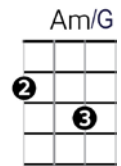

YOUR SONG

ELTON JOHN

C Fmaj7 G Em
It's a little bit funny, this feeling inside
Am Am7 Am/F# F
I'm not one of those who can easily hide
C G E Am
Don't have much money, but, boy if I did
C Dm7 F G
I'd buy a big house where we both could live

C Fmaj7 G Em
If I was a sculptor, but then again no
Am Am7 Am/F# F
Or a man who makes potions in a traveling show
C G E Am
I know it's not much but it's the best I can do
C Dm7 F C
My gift is my song, and this one's for you

C Fmaj7 G Em
I sat on the roof and kicked off the moss
Am Am7 Am/F# F
Well a few of the verses well they've got me quite cross
C G E Am
But the sun's been quite kind, while I wrote this song
C Dm7 F G
It's for people like you that they keep it turned on

G Am Dm7 F
And you can tell everybody this is your song
G Am Dm F
It may be quite simple but now that it's done
Am Am/G
I hope you don't mind, I hope you don't mind
Am/F# F
That I put down in words,
C Dm F G
How wonderful life is while you're in the world