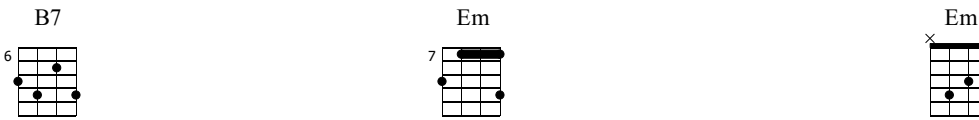

# You Are So Beautiful To Me

Words & Music by Billy Preston

Arranged by Spencer Gay

♩ = 61

Musical notation for measures 1-3. Treble clef, key signature of one sharp (F#), 4/4 time signature. Lyrics: *mf* You are so beau ti ful so to me. Bass clef with fret numbers: 2 3 2 2 1 2 0 0 0 0 3 0 0 2 3 0.

Musical notation for measures 4-6. Treble clef. Lyrics: Can't you see You're ev ery thing. Bass clef with fret numbers: 2 3 5 5 7 5 7 10 7 7 7 7.

Musical notation for measures 7-9. Treble clef. Lyrics: I hoped for You're ev ery thing I need. Bass clef with fret numbers: 7 9 7 7 9 7 10 9 7 10 2 3 0 3.

1.

G Gmaj7 G7 Cmaj7 G

10 You are so beau ti ful to me

2 2 2 2 0 3 0 2 2 0

3 2 2 1 0 0 0 2 3 0

2 2 2 0 0 0 0 0 2 0

0 0 0 0 0 0 0 0 0 0

2.