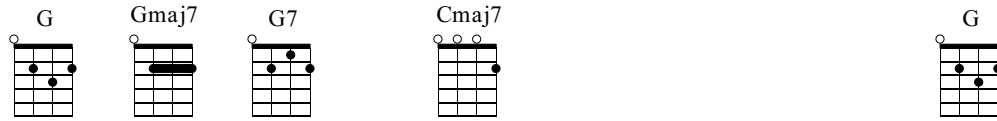

# You Are So Beautiful To Me

Words & Music by Billy Preston

Arranged by Spencer Gay

♩ = 61

Musical notation for measures 1-3. Treble clef, key signature of one sharp (F#), 4/4 time signature. Lyrics: *mf* You are so beau ti ful so to me. Bass clef with fret numbers: 2 3 2 2 1 2 0 0 0 0 3 0 0 2 3 0.

Musical notation for measures 4-6. Treble clef. Lyrics: Can't you see You're ev ery thing. Bass clef with fret numbers: 2 3 5 5 7 5 7 10 7 7 7 7.

Musical notation for measures 7-9. Treble clef. Lyrics: I hoped for You're ev ery thing I need. Bass clef with fret numbers: 7 9 7 7 9 7 10 9 7 10 2 3 0 3.

1.

G Gmaj7 G7 Cmaj7 G

10 You are so beau ti ful to me

2 2 2 2 0 3 0 2 2 0

3 2 2 1 0 0 0 2 3 0

2 2 2 0 0 0 0 0 2 0

0 0 0 0 0 0 0 0 0 0

2.