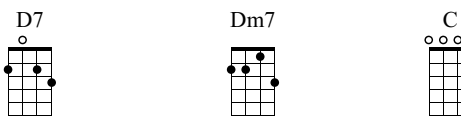

34
You've got a friend in me

35

3 3 0 3 0 | 0 0 0 0

2 | 3 | 1 | 0

0 | 0 | 2 | 0

2 | 2 | 2 | 0