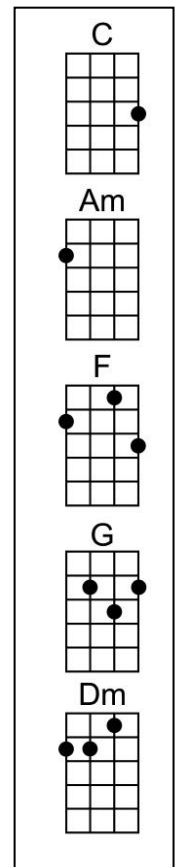

# CHAD AND JEREMY

Intro: C Am F G

Strum= D DU UD see below

First note=C

C Am F G C Am F

Trees swayin' in the summer breeze

G C Am

Showin' off their silver leaves

To say goodbye to you

Am G

Wish you didn't have to go

Am G

No no no no

C Am F

And when the rain

G C Am F

Beats against my window pane

G C Am F G C

I'll think of summer days again and dream of you

F G C

And dream of you

Pick strings 4,1,2,3 throughout (strum the bridge)

## Picking pattern

	C	Am	F	G
A	---3-----	---0-----	---0-----	---2-----
E	-----0-	-----0-	-----1-	-----3-
C	-----0--	-----0--	-----0--	-----2--
G	-0-----	-2-----	-2-----	-0-----