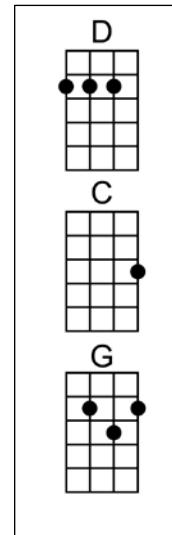

# NOT FADE AWAY

CHARLES HARDIN & NORMAN PETTY

Intro: D GD till ready Strum= D DU UDUD D D  
D G DD x4 Strum= D D UDD

First Note=D

D G C G  
I wanna tell you how it's gonna be,  
D G C G  
You're gonna give your love to me,  
D G C G  
I wanna love you night and day,  
D G C G  
You know my love not fade away.  
D G C G  
You know my love not fade away,  
G  
Not fade away!

Solo over chords

G C G mostly occasionally move to D G D

D G C G  
My love is bigger than a Cadillac,  
D G C G  
I try to show you but you drive me back,  
D G C G  
Your love for me has got to be real,  
D G C G  
For you to know just how I feel.  
D G C G  
A love is real, not fade away

Solo over chords then D G DD x4 as above

Then fade out over

D G C G  
You know my love not fade away,

or then fade back in and repeat two verses as desired

Bo Diddley strum – above is a variation of this classic