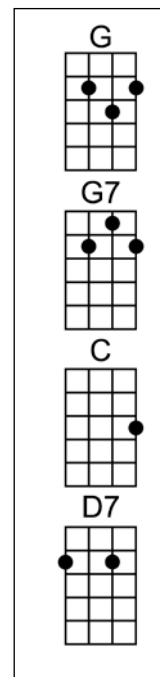

# ROLL IN MY SWEET BABY'S ARMS

TRADITIONAL

Intro: G G7 C G D7 G strum or fingerpick Strum=dD dD dD dD First note=G

Chorus:

G D7  
 Roll in my sweet baby's arms roll in my sweet baby's arms,  
 G G7 C  
 Gonna lay round the shack till the mail train comes back,  
 G D7 G  
 Then I'll roll in my sweet baby's arms.

G D7  
 Ain't gonna work on the railroad, ain't gonna work on the farm  
 G G7 C  
 Gonna lay round the shack till the mail train comes back  
 G D7 G  
 Then I'll roll in my sweet baby's arms

Chorus

G  
 I know your parents don't like me;  
 D7  
 They drove me away from your door  
 G G7 C  
 If I had my life to live over  
 G D7 G  
 I'd never go there any more.

Solo

Chorus

| Melody |                 |                 |                 |               |
|--------|-----------------|-----------------|-----------------|---------------|
| A      | -----2-0-----   | -----2-0--0-    | -----2-2-3-3--- | -----2-0----- |
| E      | -3-3-3-----3-3- | -3-3-3-----3--- | -3-3-3-----     | -----3-3-     |
| C      | -----           | -----           | -----           | -2-2-2-----   |
| G      | -----           | -----           | -----           | -----         |