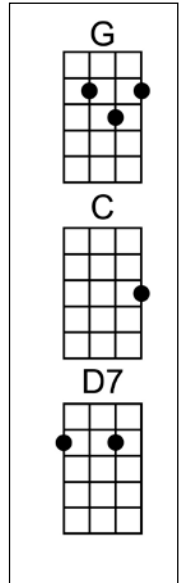

SWINGING DOORS

MERLE HAGGARD

Intro: below

Strum= D DU UDU

First note=B

G C
This old smoke filled bar is something I'm not used to
G D7
But I gave up my home to see you satisfied
G C
And I just called to let you know where I'll be living
G D7 G
It's not much but I feel welcome here inside

G C
And I've got swinging doors a jukebox and a bar stool
G D7
And my new home has a flashing neon sign
G C
Stop by and see me any time you want to
G D7 G
Cause I'm always here at home till closing time

C
I've got everything I need to drive me crazy
G D7
I've got everything it takes to lose my mind
G C
And in here the atmosphere's just right for heartaches
G D7 G
Thanks to you I'm always here till closing time

Solo

G C
And I've got swinging doors a jukebox and a bar stool
G D7
And my new home has a flashing neon sign
G C
Stop by and see me any time you want to
G D7 G
Cause I'm always here at home till closing time

Intro:	G	Solo
A -----|-----2-|	-2-3-5-5-5-|	-2-----2-0-----|...
E -----|-----3-|	-----3-|	---3-3-----3---|
C ---0-2-----|-----0-----2-|	-----2-|	-----4-|
G .4-----4-0-|-4-2---4-2-0--|	-----|	-----|